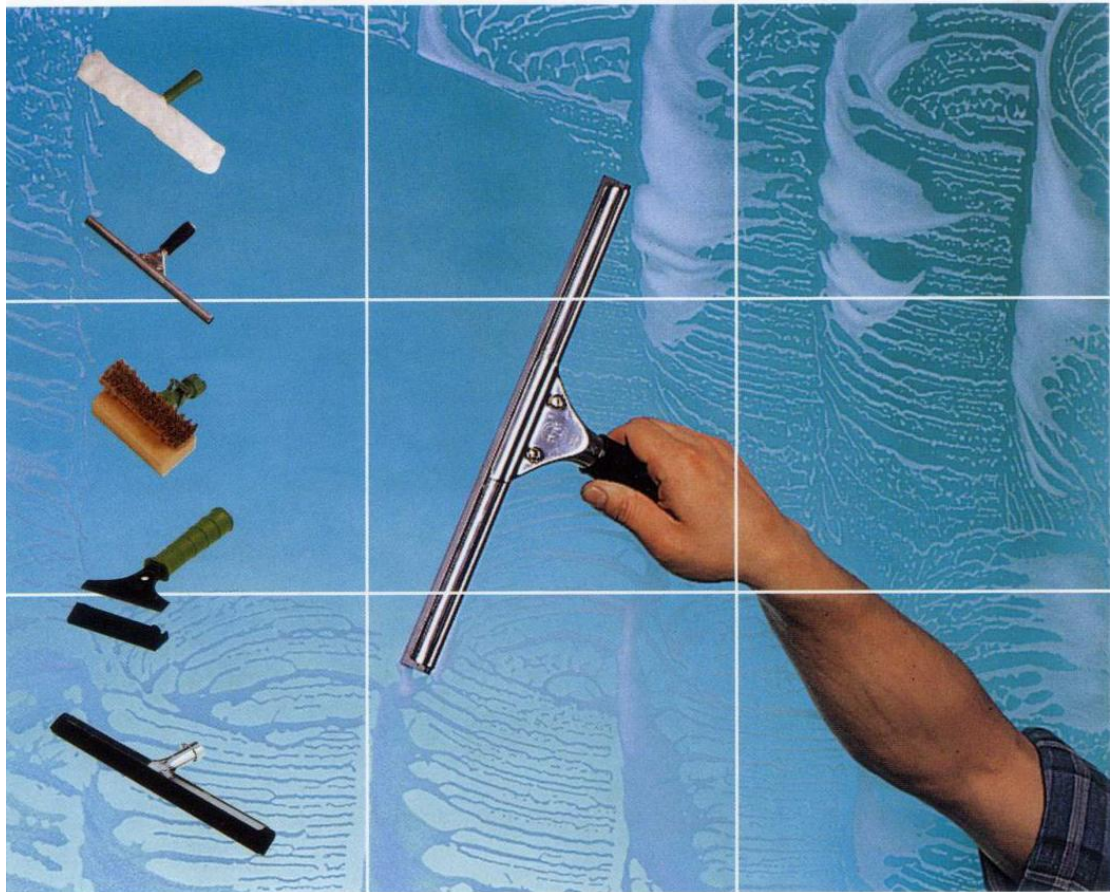

Quality Tools for Smart Cleaning

Professional Window & Floor Cleaning Tools

Innovative, ergonomics and high qualities are traits you can expect from UNGER smart cleaning tools. From commonly used window washer and squeegee to specialty tools such as safety scrapers and pipe brushes, each product has been carefully engineered to deliver time-savings and superior cleaning performance.

Window Washers

			Code
	MicroStrip washer with microfibre sleeve for superior cleaning with finer (less than half the size of smallest cotton filaments) and hence more fibres. Also rinses dirt better, provides greater absorbency (26 times its own weight) and longer lasting (500 wash cycles)	35cm	UGNC-35
	MicroStrip replacement sleeve for Microstrip washer	30 cm	UGNS-35
	Strip window washer c/w lint-free fabric sleeve.	25cm 35cm 45cm	UGWC-25 UGWC-35 UGWC-45
	Strip replacement sleeve with velcro fastener.	25cm 35cm 45cm	UGWS-25 UGWS-35 UGWS-45
	Pad-Strip window washer c/w green abrasive, non-scratching pad on one side to remove stubborn dirt.	35cm 45cm	UGRC-35 UGRC-45
	Pad-Strip replacement sleeve with green abrasive, non-scratching pad on one side.	35cm 45cm	UGRS-35 UGRS-45
	Swivel Strip lightweight aluminium T-bar with adjustable head.	35cm	UGSV-35